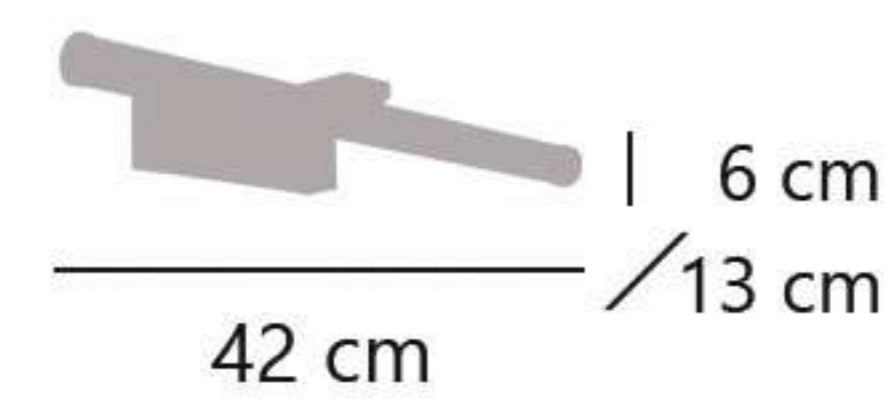

EGON

11866	LED 10W / 1000LM / 4000K
11867	LED 10W / 1000LM / 4000K
11868	LED 10W / 1000LM / 4000K
11869	LED 10W / 1000LM / 4000K

Metal - Iron - Ferro