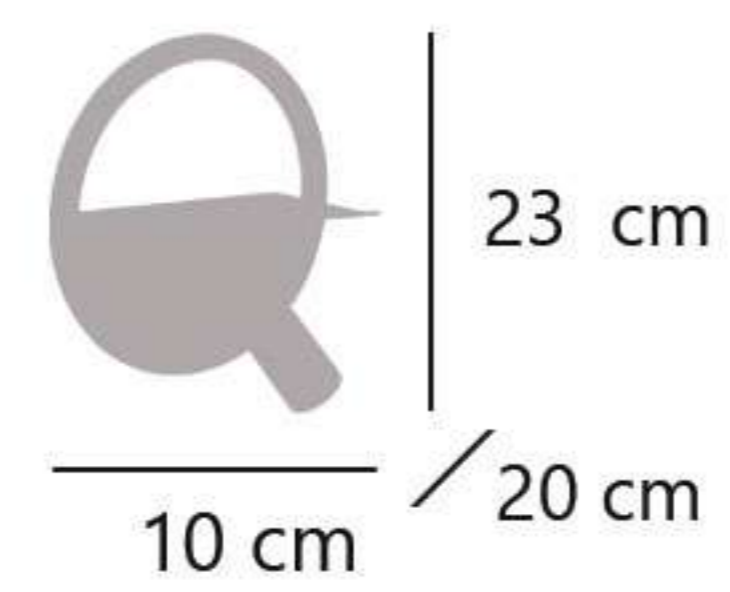

PALMER

11603 LED 8W / 350LM/3000K
11604 LED 8W / 350LM/3000K
Metal - Iron - Ferro