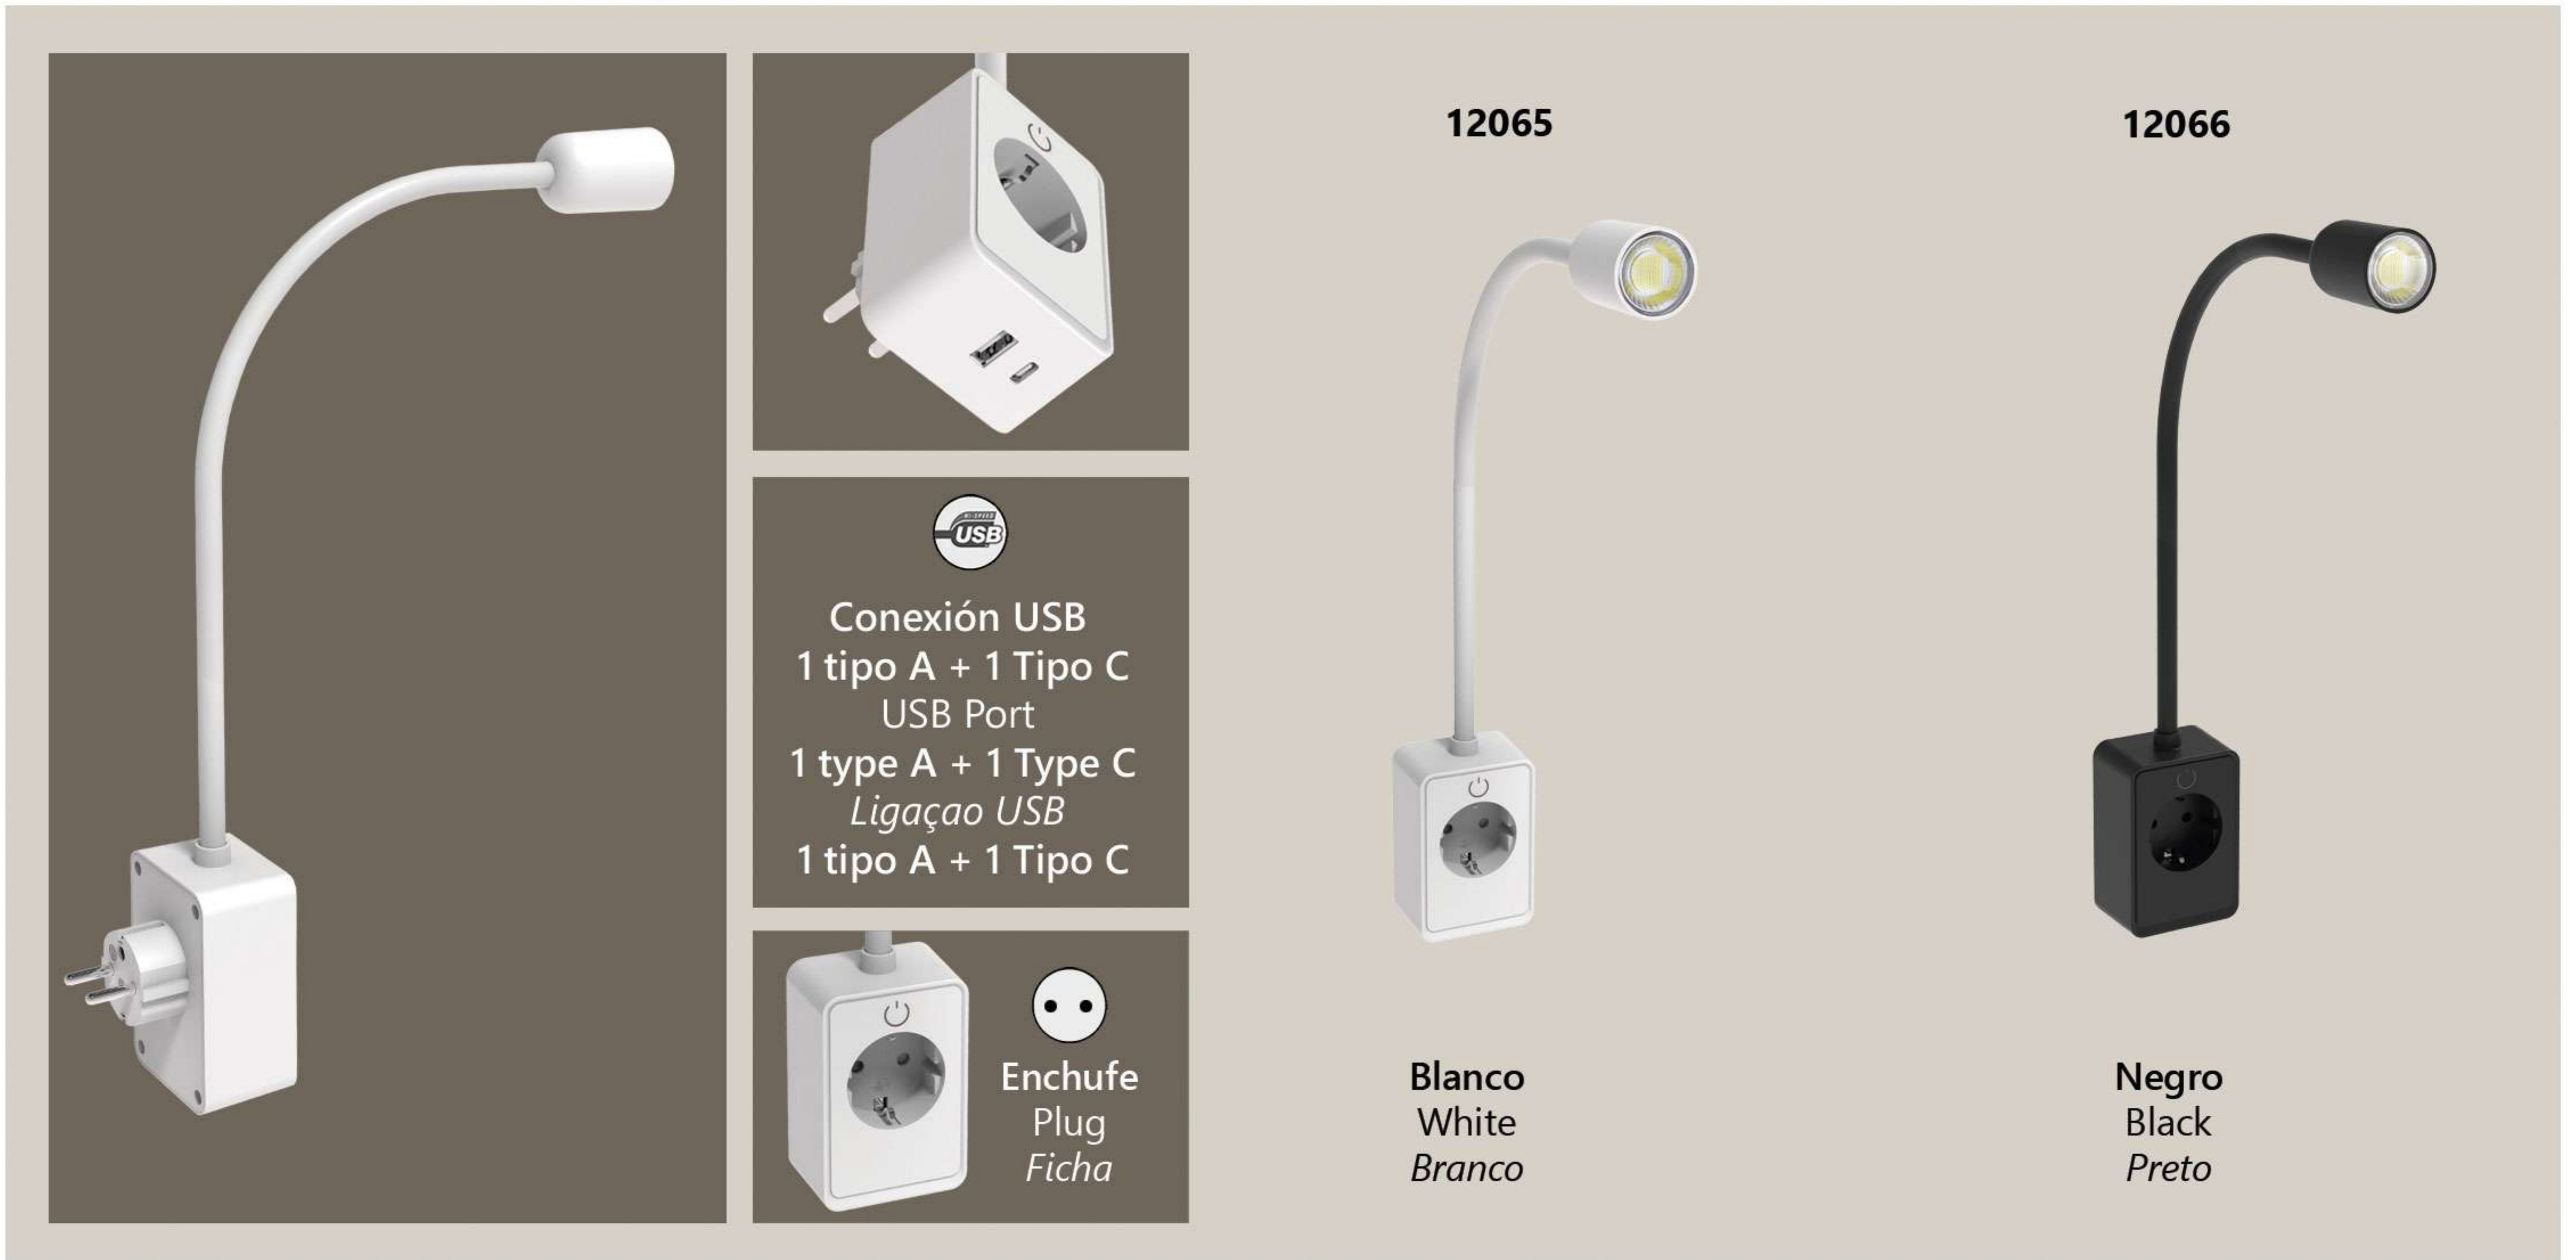

ANT

12065 LED 3W/240LM/3000-4000-6000K
12066 LED 3W/240LM/3000-4000-6000K

Metal/cristal - Iron/glass - *Ferro/vidro*