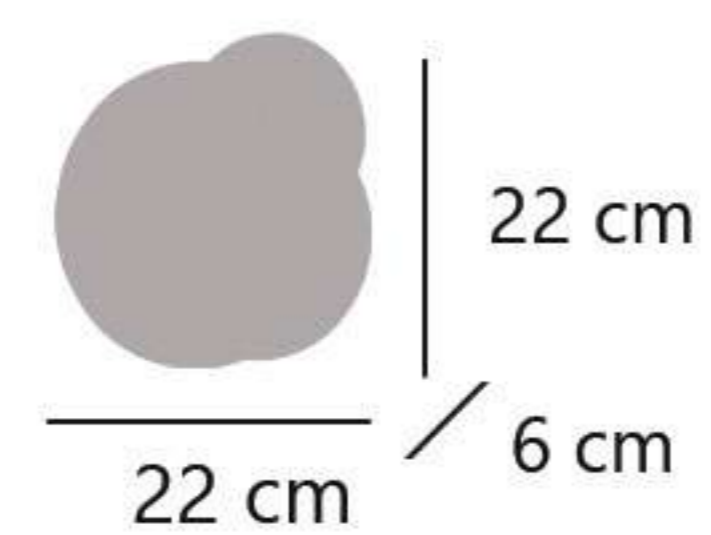

BOSSA

11870 LED 15W / 1425LM / 3000K
11871 LED 15W / 1425LM / 3000K
11872 LED 15W / 1425LM / 3000K
Metal - Iron - Ferro