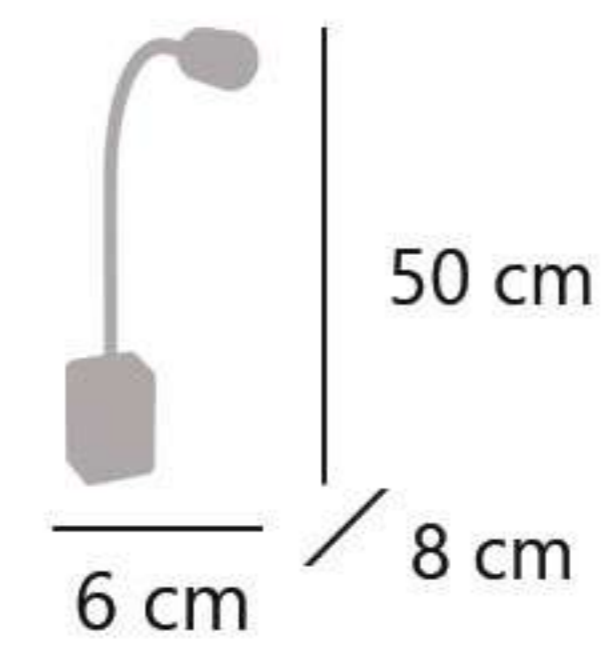

ANT

12065 LED 3W/240LM/3000-4000-6000K
12066 LED 3W/240LM/3000-4000-6000K

Metal/cristal - Iron/glass - *Ferro/vidro*