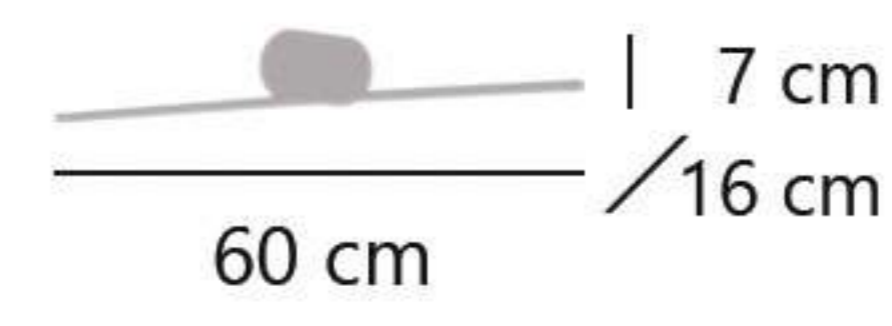

11763

Negro - Black - Preto

11762

Latón - Brass - Latão

11761

Cromo- Chrome - Cromo

NASIR

1. **11761** LED 18W / 800LM / 4000K
   - **11762** LED 18W / 800LM / 4000K
   - **11763** LED 18W / 800LM / 4000K
2. Metal - Iron - Ferro