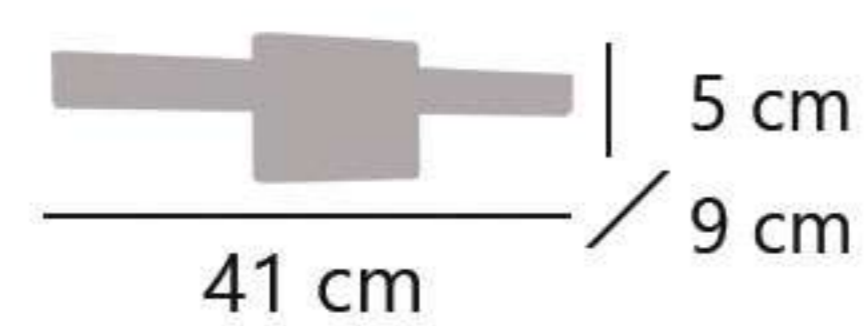

11979

Negro - Black - *Preto*

RIALTO

- 11978** LED 14W / 988LM / 4000K
- 11979** LED 14W / 988LM / 4000K
- 11980** LED 14W / 988LM / 4000K
- 11981** LED 14W / 988LM / 4000K

Metal - Iron - *Ferro*

EGON

11866	LED 10W / 1000LM / 4000K
11867	LED 10W / 1000LM / 4000K
11868	LED 10W / 1000LM / 4000K
11869	LED 10W / 1000LM / 4000K